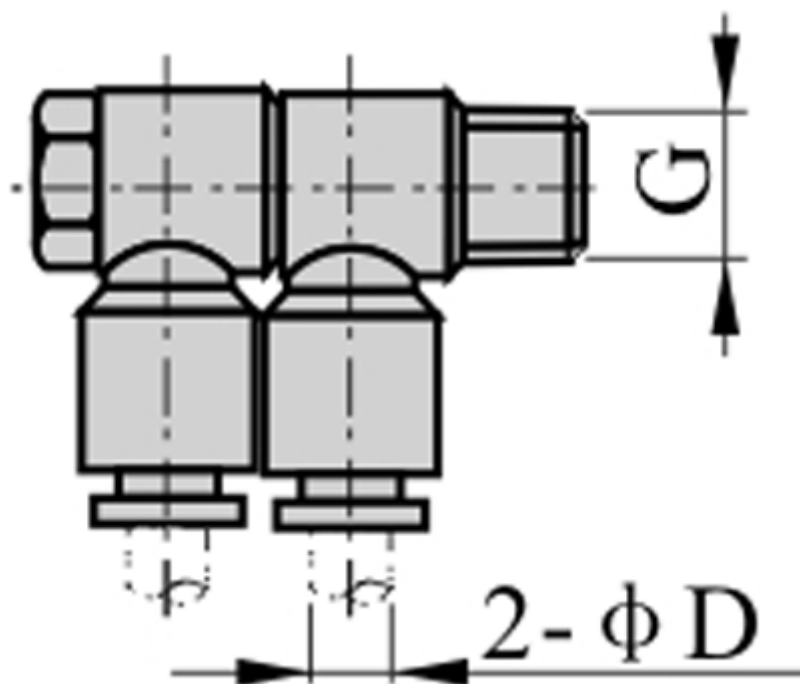

Data Sheet

Article number: 58EPHW1201

Description: Fitting EPHW1201 Double angle
Thread 1/8", tube diameter - 12

Measures

D = 12
Thread = 1/8"